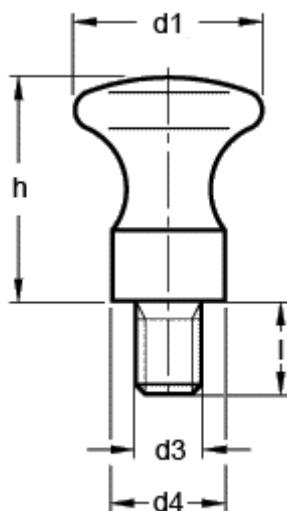

Article number: 20150400

Description: E+G Waist shaped knob GN 75-16-M6-E

## Measures

---

d1 = 16

d3 = M6

d4 = 10

h = 18

l = 10